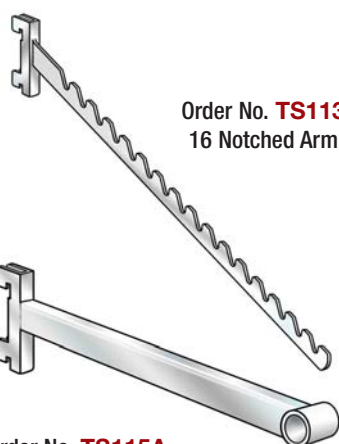

TWIN SLOT SYSTEM

White

Length mm	Order No.
430	DU430
710	DU710
1000	DU1000
1220	DU1220
1600	DU1600
1980	DU1980
2400	DU2400

Chrome Plated

Length mm	Order No.
430	DU430CH
710	DU710CH
1000	DU1000CH
1220	DU1220CH
1600	DU1600CH
1980	DU1980CH
2400	DU2400CH

TWIN SLOT UPRIGHT

Order No. **DU430**

White

Length mm	Order No.
120	DB120
170	DB170
220	DB220
270	DB270
320	DB320
370	DB370
470	DB470
610	DB610

Chrome Plated

Length mm	Order No.
120	DB120CH
170	DB170CH
220	DB220CH
270	DB270CH
320	DB320CH
370	DB370CH
470	DB470CH

TWIN SLOT BRACKET

Order No. **DB270**

Order No. **TS113**
16 Notched Arm

Order No. **TS115A**
Takes round tube to
form garment rail

Chrome Plated

Dia. mm	Order No.
25	TS115A
32	TS115B

TWIN SLOT WOODEN SHELF BRACKET

Chrome Plated

Length mm	Order No.
220	R1344
270	R1345
320	R1346
370	R1347
470	R1348

Order No. **R1345**

TWIN SLOT GLASS SHELF BRACKET

Chrome Plated

Length mm	Order No.
250	R1349
300	R1350
350	R1351
400	R1352