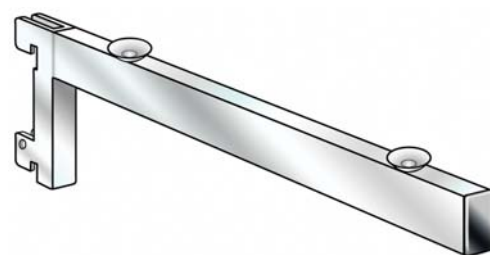

TWIN SLOT UPRIGHT

Order No. **DU430**

White

Length mm	Order No.
120	DB120
170	DB170
220	DB220
270	DB270
320	DB320
370	DB370
470	DB470
610	DB610

Chrome Plated

Length mm	Order No.
120	DB120CH
170	DB170CH
220	DB220CH
270	DB270CH
320	DB320CH
370	DB370CH
470	DB470CH

TWIN SLOT BRACKET

Order No. **DB270**

Order No. **TS113**
16 Notched Arm

Order No. **TS115A**
Takes round tube to
form garment rail

Chrome Plated

Dia. mm	Order No.
25	TS115A
32	TS115B

TWIN SLOT WOODEN SHELF BRACKET

Chrome Plated

Length mm	Order No.
220	R1344
270	R1345
320	R1346
370	R1347
470	R1348

Order No. **R1345**

TWIN SLOT GLASS SHELF BRACKET

Chrome Plated

Length mm	Order No.
250	R1349
300	R1350
350	R1351
400	R1352