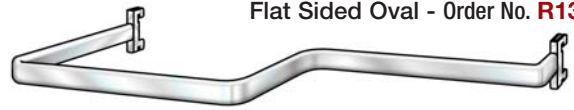

## 1000mm BACK BAR

Flat Sided Oval - Order No. **R1326**

## 1000mm COMBINATION RAIL

Flat Sided Oval - Order No. **R1325**