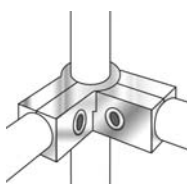

4 WAYS

for 25mm Tube
Order No. **502A25**