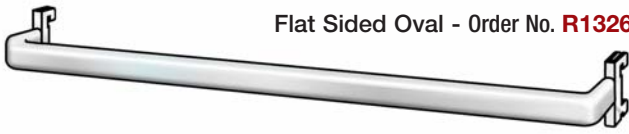

## 1000mm BACK BAR

Flat Sided Oval - Order No. **R1326**