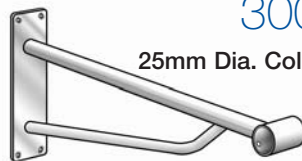

300mm ARM

25mm Dia. Collar for Round Tube
Order No. **R157**
Wall Fixed