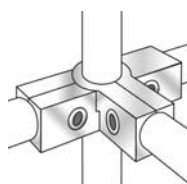

5 WAYS

for 25mm Tube
Order No. **503A25**