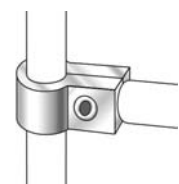

3 WAYS

for 25mm Tube
Order No. **501A25**