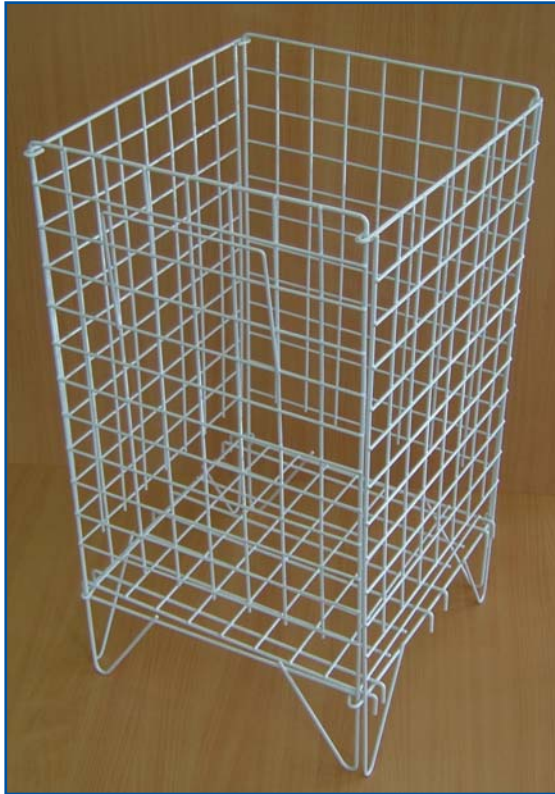

# DUMP BINS

## SQUARE DUMP BIN

**AS47PC**  
with Card Holder.  
400mm x 400mm x 768mm High.  
White Polycoated Finish.  
2" Steel Mesh Grid.

## SET OF 3 CHROME CUBES

**3C5C**  
These Wire Cubes are made from durable Chrome Plated wire mesh panels which are joined together using push-fit connectors to construct rigid, lightweight and stylish storage cubes. The Cubes measure approx. 350mm Square. They are simple to build and to move around so you can build to suit your own needs. Ideal for display of shirts, pullovers, wool etc.

## SQUARE DUMP BIN

**R179**  
Zinc Plated  
480mm x 480mm x 780mm High.  
2" Steel Mesh Grid.