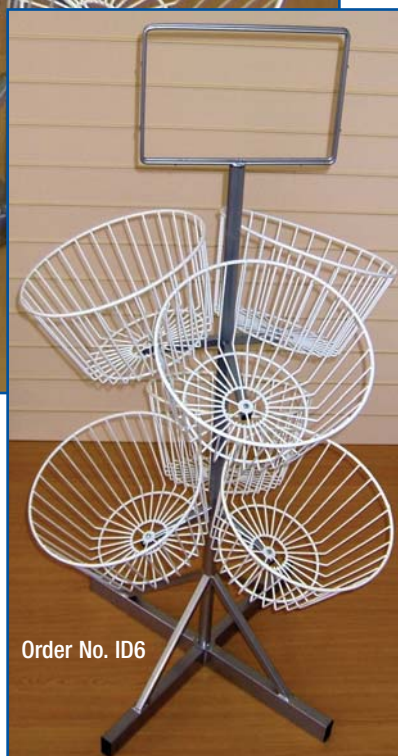

DUMP BINS

ISLAND STANDS

Order No. ID9

ID9

holding 9 Polycoated Wire Baskets 325mm tapering to 230mm and being 165mm high.

Overall height of unit including card holder = 1397mm.
Stand finished in silver epoxy powder coating.

MOBILE UNIT

R1621

With 3 Baskets.

43" high x 16" wide x 18" deep complete with 3 White Plastic Coated Baskets

Order No. R1621

R1622

As Above With 5 Baskets.

67" high x 16" wide x 18" deep complete with 5 White Plastic Coated Baskets

ID6

Holding 6 Polycoated Wire Baskets 325mm tapering to 230mm and being a height of 165mm.

Overall Height of Unit Including Card Holder = 1140mm.

Stand finished in silver epoxy powder coating.

Order No. ID6