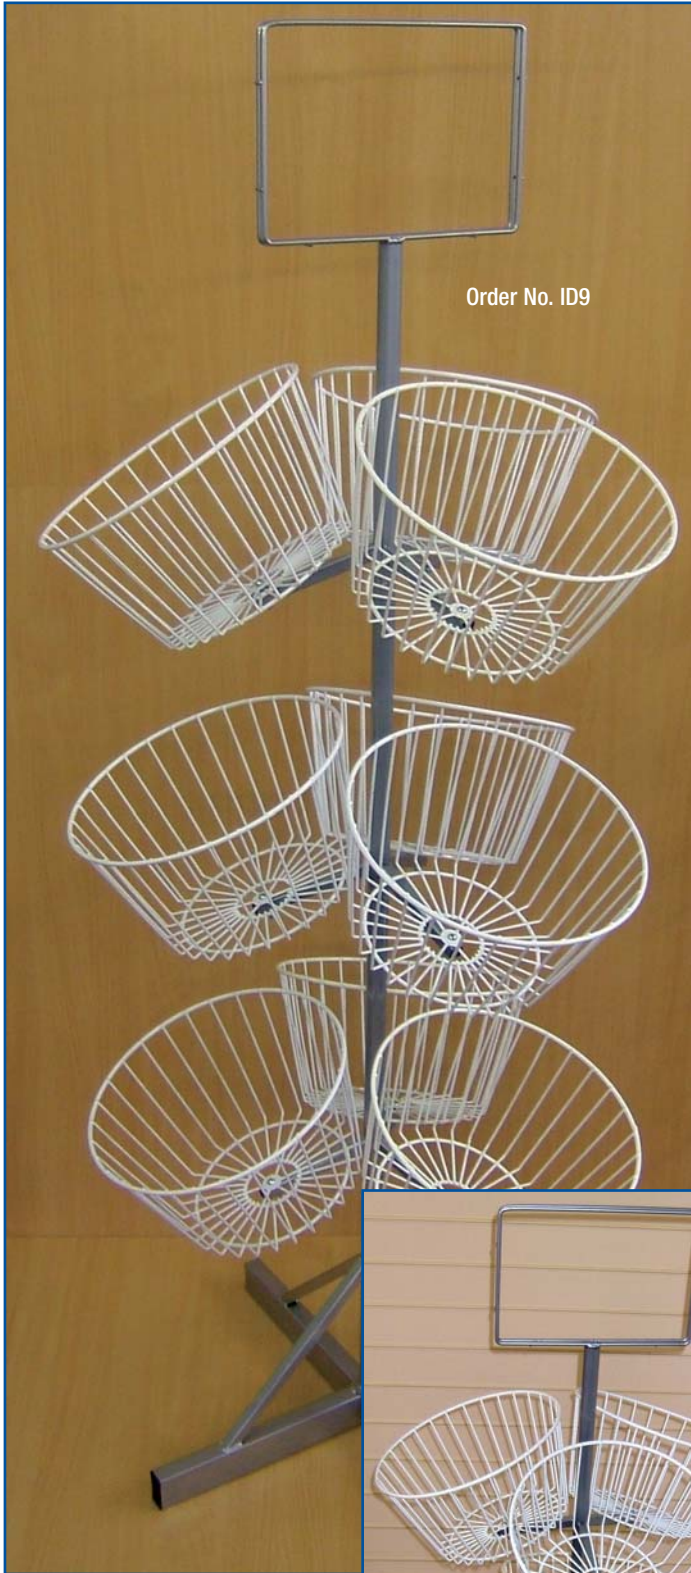

DUMP BINS

ISLAND STANDS

Order No. ID9

ID9

holding 9 Polycoated Wire Baskets 325mm tapering to 230mm and being 165mm high.

Overall height of unit including card holder = 1397mm.
Stand finished in silver epoxy powder coating.

MOBILE UNIT

R1621

With 3 Baskets.

43" high x 16" wide x 18" deep complete with 3 White Plastic Coated Baskets

Order No. R1621

R1622

As Above With 5 Baskets.

67" high x 16" wide x 18" deep complete with 5 White Plastic Coated Baskets

ID6

Holding 6 Polycoated Wire Baskets 325mm tapering to 230mm and being a height of 165mm.

Overall Height of Unit Including Card Holder = 1140mm.

Stand finished in silver epoxy powder coating.

Order No. ID6