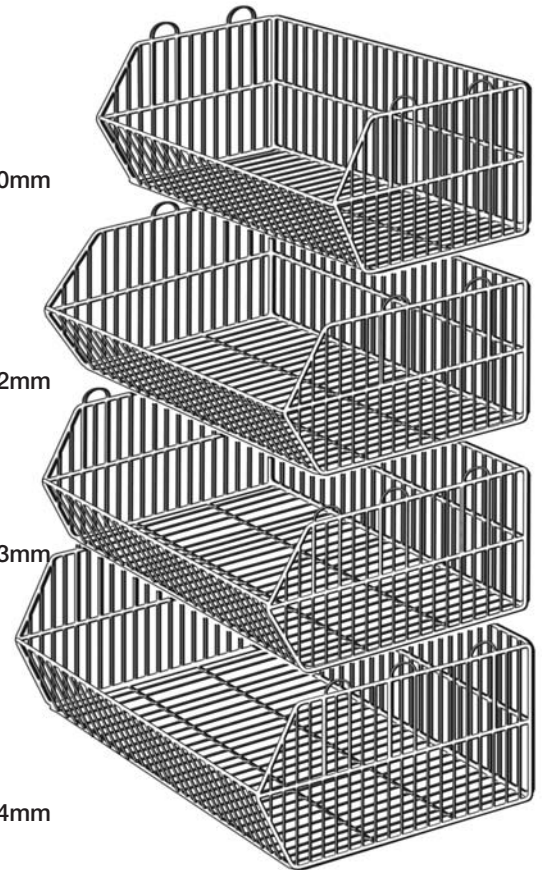

# STACKING BASKETS

470mm or 1000mm Widths

Stacking Baskets Finished in bright Zinc plating. Baskets can be stacked on their own size or larger. Plastic coated baskets available at extra cost. All Baskets have a height of 300mm. The depth of the baskets varies.

**STB/13**  
300 x 470 x 330mm

**STB/17**  
300 x 470 x 432mm

**STB/19**  
300 x 470 x 483mm

**STB/21**  
300 x 470 x 534mm

**MS/13**  
300 x 1000 x 330mm

**MS/17**  
300 x 1000 x 432mm

**MS/19**  
300 x 1000 x 483mm

**MS/21**  
300 x 1000 x 534mm

**SET OF 4 STB BASKETS £ Separate Price List    SET OF 4 MS BASKETS £ Separate Price List**

## DIVIDERS TO FIT BASKETS

**SD/13**  
To fit STB/13 & MS/13

**SD/17**  
To fit STB/17 & MS/17

**SD/19**  
To fit STB/19 & MS/19

**SD/21**  
To fit STB/21 & MS/21