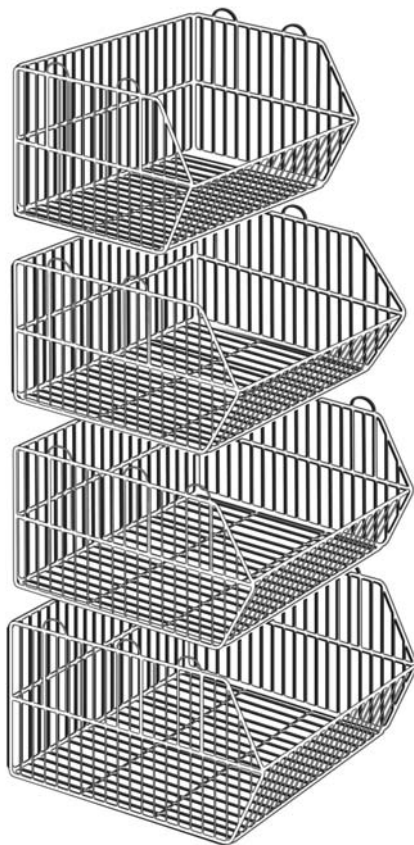

# STACKING BASKETS

470mm or 1000mm Widths

Stacking Baskets Finished in bright Zinc plating. Baskets can be stacked on their own size or larger. Plastic coated baskets available at extra cost. All Baskets have a height of 300mm. The depth of the baskets varies.

**STB/13**  
300 x 470 x 330mm

**STB/17**  
300 x 470 x 432mm

**STB/19**  
300 x 470 x 483mm

**STB/21**  
300 x 470 x 534mm

**MS/13**  
300 x 1000 x 330mm

**MS/17**  
300 x 1000 x 432mm

**MS/19**  
300 x 1000 x 483mm

**MS/21**  
300 x 1000 x 534mm

**SET OF 4 STB BASKETS £ Separate Price List    SET OF 4 MS BASKETS £ Separate Price List**

## DIVIDERS TO FIT BASKETS

**SD/13**  
To fit STB/13 & MS/13

**SD/17**  
To fit STB/17 & MS/17

**SD/19**  
To fit STB/19 & MS/19

**SD/21**  
To fit STB/21 & MS/21