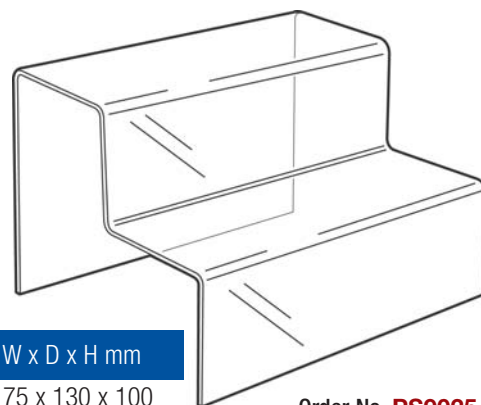

5-Sided Cubes

Order Code	Cube Size
PS8461	75mm
PS8462	100mm
PS8463	150mm
PS8464	200mm
PS8465	250mm
PS8466	300mm
PS8467	375mm
PS8468	480mm
PS8469	600mm

Order No. **PS8463**

Book Stand Single Sided

Order Code	W x H mm
PS8270	75 x 100
PS8271	100 x 150
PS8272	100 x 200
PS8273	200 x 250

Order No. **PS8271**

3 Step Display

Order Code	W x D x H mm
PS9019	175 x 190 x 150
PS9020	220 x 285 x 230
PS9021	200 x 200 x 200

Order No. **PS9020**

2 Step Display

Order Code	W x D x H mm
PS9024	175 x 130 x 100
PS9025	220 x 190 x 150
PS9026	200 x 135 x 135