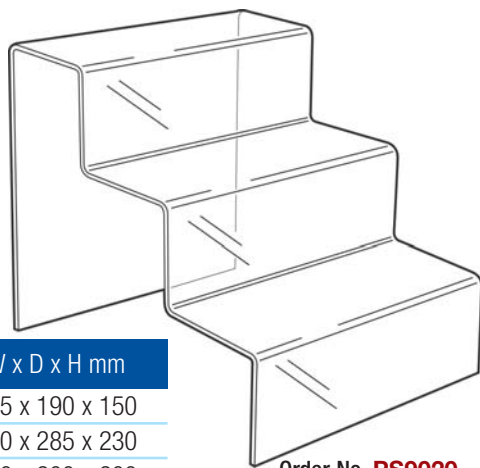

5-Sided Cubes

Order Code	Cube Size
PS8461	75mm
PS8462	100mm
PS8463	150mm
PS8464	200mm
PS8465	250mm
PS8466	300mm
PS8467	375mm
PS8468	480mm
PS8469	600mm

Order No. **PS8463**

Book Stand Single Sided

Order Code	W x H mm
PS8270	75 x 100
PS8271	100 x 150
PS8272	100 x 200
PS8273	200 x 250

Order No. **PS8271**

3 Step Display

Order Code	W x D x H mm
PS9019	175 x 190 x 150
PS9020	220 x 285 x 230
PS9021	200 x 200 x 200

Order No. **PS9020**

2 Step Display

Order Code	W x D x H mm
PS9024	175 x 130 x 100
PS9025	220 x 190 x 150
PS9026	200 x 135 x 135