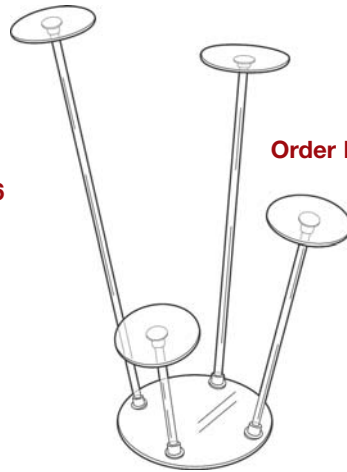

# ACRYLIC DISPLAYS

Order No. SL2880

Slat Wall Fixed Hat Display

Order No. LD4236

Business Card Holder  
W90 x D15x H50mm

Earring Display  
Matt Black or Frosted Acrylic

JD5463

Ring Display  
Cone Design

JD5281

JD5282

Double Sided Book Stand

PS8279

Order No. PS9350

4 Way Hat Display  
Rod length:  
650, 550, 400 & 250mm

Order No. PS9351

Single Hat Display

Earring Display

Order Code	H x W mm
JD5462 Black	230 x 150
JD5463 Frosted	230 x 150

Hand Displays

Order Code	Height mm
JD5497 Frosted	300

Ring Display - Cone Design

Order Code	H x Dia. mm
JD5281	60 x 28
JD5282	90 x 33

Necklace Displays

Order Code	Height mm
JD5028 Black	270
JD5029 Frosted	270

Double Sided Book Stand

Order Code	W x H mm
PS8277	100 x 150
PS8278	200 x 200
PS8279	300 x 300

Hand Display  
Suitable for displaying Gloves  
or Jewellery.