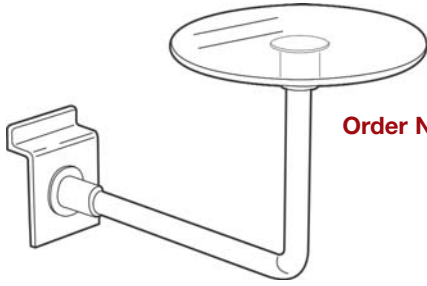

# ACRYLIC DISPLAYS

Order No. SL2880

Slat Wall Fixed Hat Display

Order No. LD4236

Business Card Holder  
W90 x D15x H50mm

Earring Display  
Matt Black or Frosted Acrylic

JD5463

Ring Display  
Cone Design

JD5281

JD5282

Double Sided Book Stand

PS8279

Order No. PS9350

4 Way Hat Display  
Rod length:  
650, 550, 400 & 250mm

Order No. PS9351

Single Hat Display

Earring Display

Order Code	H x W mm
JD5462 Black	230 x 150
JD5463 Frosted	230 x 150

Hand Displays

Order Code	Height mm
JD5497 Frosted	300

Ring Display - Cone Design

Order Code	H x Dia. mm
JD5281	60 x 28
JD5282	90 x 33

Necklace Displays

Order Code	Height mm
JD5028 Black	270
JD5029 Frosted	270

Double Sided Book Stand

Order Code	W x H mm
PS8277	100 x 150
PS8278	200 x 200
PS8279	300 x 300

Hand Display  
Suitable for displaying Gloves  
or Jewellery.