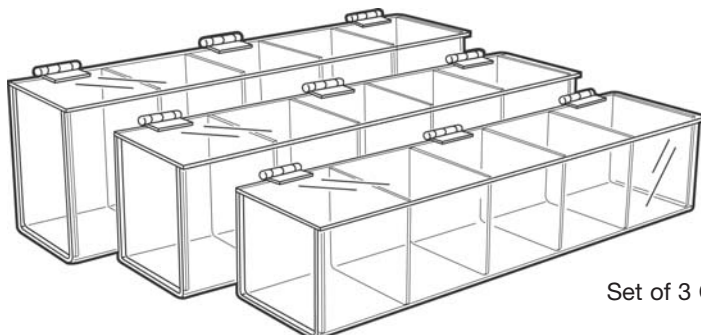

ACRYLIC DISPLAYS

PM9756 Scoop 180mm Long

PM9710
3 Open Sections
W495 x D325 x H200mm

PM9712
3 Sections with Lids
W495 x D325 x H200mm

PM9725
6 Compartments with Lids
W500 x D160 x H150mm

PM9720
2 Sections with Lids
W495 x D410 x H280mm

PM9755
Set of 3 Compartment Boxes with Lids
W500 x D365 x H150mm