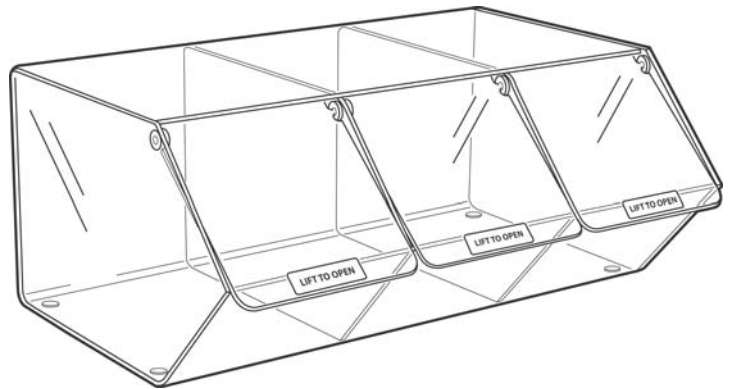

ACRYLIC DISPLAYS

PM9756 Scoop 180mm Long

PM9710
3 Open Sections
W495 x D325 x H200mm

PM9712
3 Sections with Lids
W495 x D325 x H200mm

PM9725
6 Compartments with Lids
W500 x D160 x H150mm

PM9720
2 Sections with Lids
W495 x D410 x H280mm

PM9755
Set of 3 Compartment Boxes with Lids
W500 x D365 x H150mm