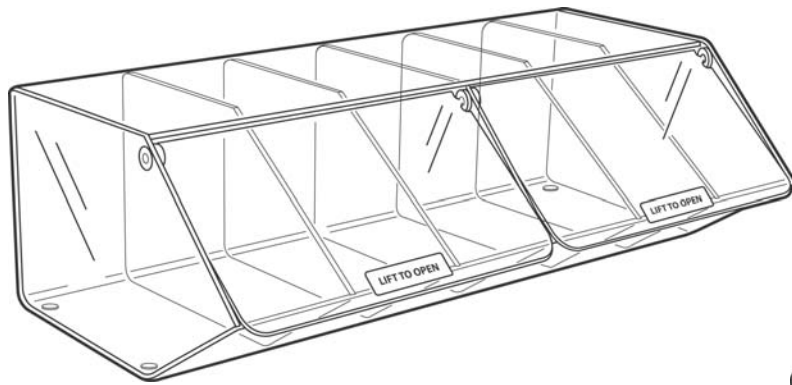

ACRYLIC DISPLAYS

PM9756 Scoop 180mm Long

PM9710
3 Open Sections
W495 x D325 x H200mm

PM9712
3 Sections with Lids
W495 x D325 x H200mm

PM9725
6 Compartments with Lids
W500 x D160 x H150mm

PM9720
2 Sections with Lids
W495 x D410 x H280mm

PM9755
Set of 3 Compartment Boxes with Lids
W500 x D365 x H150mm