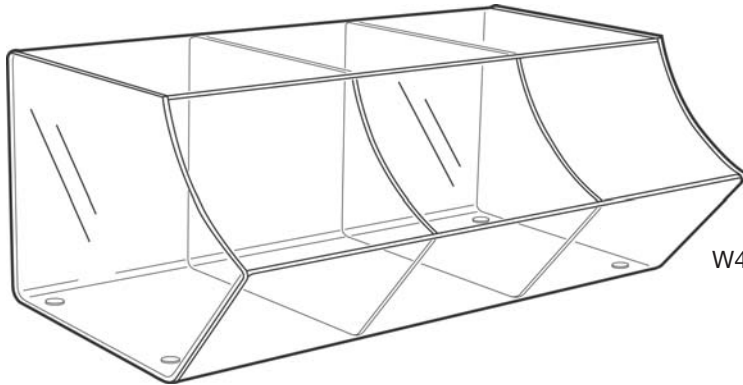

ACRYLIC DISPLAYS

PM9756 Scoop 180mm Long

PM9710
3 Open Sections
W495 x D325 x H200mm

PM9712
3 Sections with Lids
W495 x D325 x H200mm

PM9725
6 Compartments with Lids
W500 x D160 x H150mm

PM9720
2 Sections with Lids
W495 x D410 x H280mm

PM9755
Set of 3 Compartment Boxes with Lids
W500 x D365 x H150mm