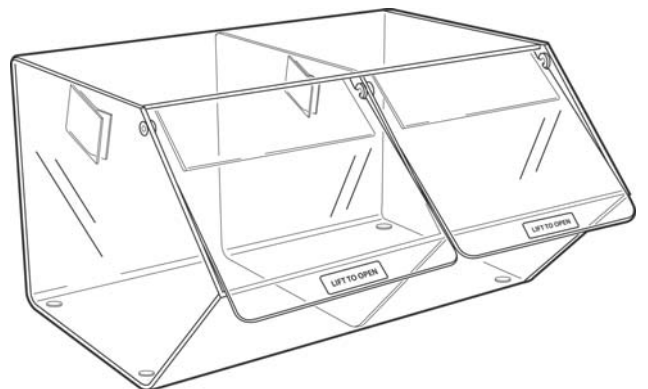

ACRYLIC DISPLAYS

PM9756 Scoop 180mm Long

PM9710
3 Open Sections
W495 x D325 x H200mm

PM9712
3 Sections with Lids
W495 x D325 x H200mm

PM9725
6 Compartments with Lids
W500 x D160 x H150mm

PM9720
2 Sections with Lids
W495 x D410 x H280mm

PM9755
Set of 3 Compartment Boxes with Lids
W500 x D365 x H150mm