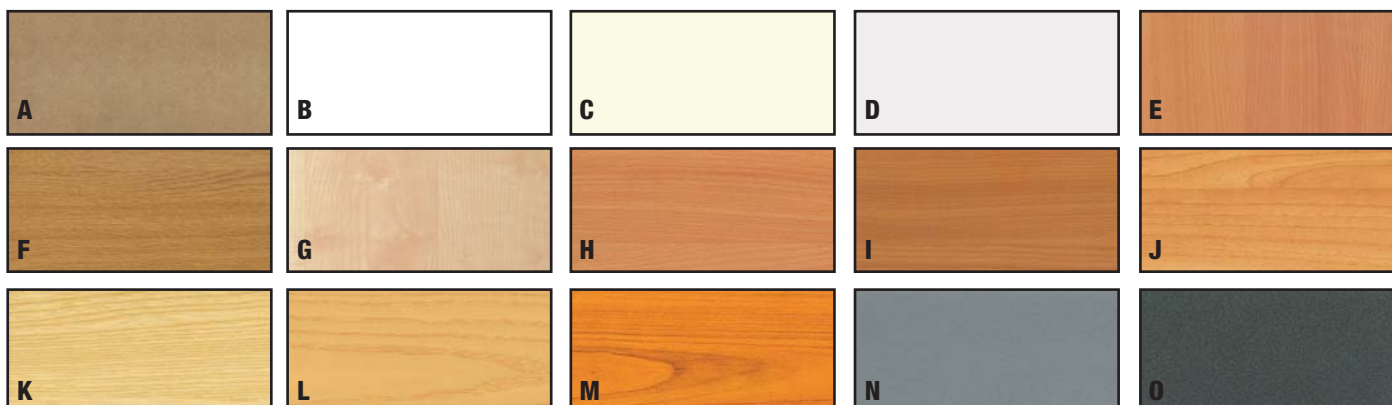

SLAT PANEL BOARDS

COLOUR:	WIDTH:	HEIGHT:	PROFILE:	AVAILABILITY:
	1200mm	1200mm	Square	Stock
A. Natural MDF	2400mm	1200mm	Landscape	Stock
	1200mm	2400mm	Portrait	*Non-stock
B. White	1200mm	1200mm	Square	Stock
C. Cream	2400mm	1200mm	Landscape	Stock
D. Grey	1200mm	2400mm	Portrait	Non-stock
E. Rift Beech	1200mm	1200mm	Square	Stock
F. Oak	2400mm	1200mm	Landscape	Non-stock
G. Maple	1200mm	2400mm	Portrait	Non-stock
H. Beech				
I. NU Beech	1200mm	1200mm	Square	Non-stock
J. Walnut				
K. Japanese Ash				
L. Finland Ash	2400mm	1200mm	Landscape	Non-stock
M. Cherry				
N. Silver	1200mm	2400mm	Portrait	Non-stock
O. Granite				

* Boards are non-stock as they are made to order. Delivery on special request boards can take up to 2 weeks depending on quantity ordered.