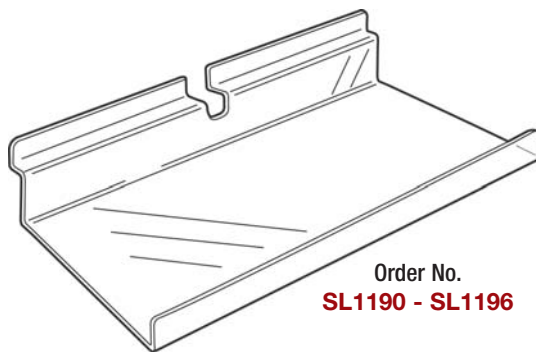

ACRYLIC SLAT WALL DISPLAYS

General Purpose Shelf with Supports

Order No. **SL1130 - SL1137**

Order Code	W x D mm
SL1130	150 x 75
SL1131	250 x 100
SL1132	300 x 150
SL1133	300 x 300
SL1134	400 x 200
SL1135	400 x 300
SL1136	600 x 200
SL1137	600 x 300

Order No. **SL1125**

Economy Moulded Shelf
W250 x D108mm

Order No.
SL1190 - SL1196

General Purpose Shelf with Upstand

Order Code	W x D mm	Upstand Height
SL1190	250 x 100	25mm
SL1191	300 x 150	25mm
SL1192	300 x 300	25mm
SL1193	400 x 200	25mm
SL1194	400 x 300	25mm
SL1195	600 x 200	50mm
SL1196	600 x 300	50mm

Order Code	W x D mm
SL1150	150 x 75
SL1151	250 x 100
SL1152	300 x 150
SL1153	300 x 300
SL1154	400 x 200
SL1155	400 x 300
SL1156	600 x 200
SL1157	600 x 300

Order No.
SL1150 - SL1157

General Purpose Shelf with Supports
& 30mm Upstand