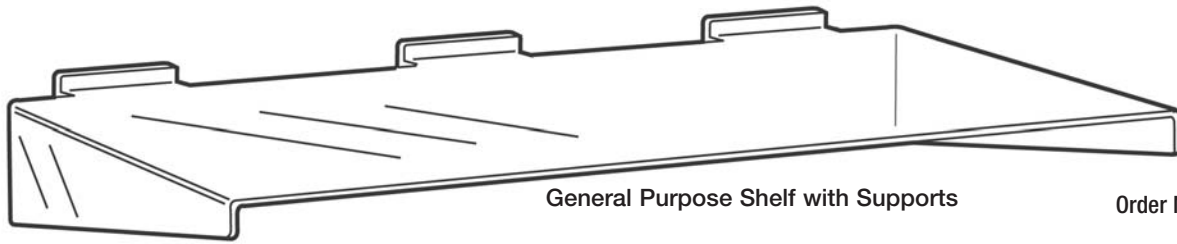

ACRYLIC SLAT WALL DISPLAYS

General Purpose Shelf with Supports

Order No. **SL1130 - SL1137**

Order Code	W x D mm
SL1130	150 x 75
SL1131	250 x 100
SL1132	300 x 150
SL1133	300 x 300
SL1134	400 x 200
SL1135	400 x 300
SL1136	600 x 200
SL1137	600 x 300

Order No. **SL1125**

Economy Moulded Shelf
W250 x D108mm

Order No.
SL1190 - SL1196

General Purpose Shelf with Upstand

Order Code	W x D mm	Upstand Height
SL1190	250 x 100	25mm
SL1191	300 x 150	25mm
SL1192	300 x 300	25mm
SL1193	400 x 200	25mm
SL1194	400 x 300	25mm
SL1195	600 x 200	50mm
SL1196	600 x 300	50mm