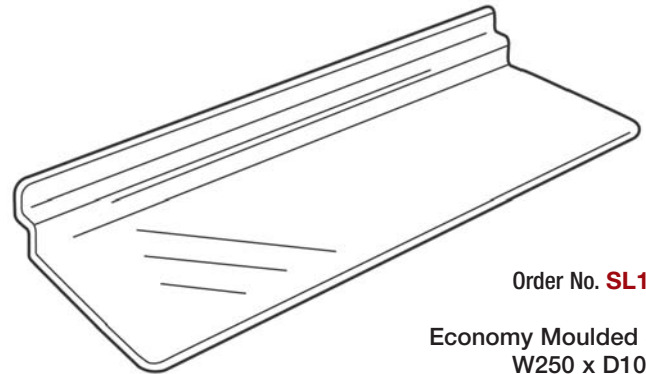

ACRYLIC SLAT WALL DISPLAYS

General Purpose Shelf with Supports

Order No. **SL1130 - SL1137**

Order Code	W x D mm
SL1130	150 x 75
SL1131	250 x 100
SL1132	300 x 150
SL1133	300 x 300
SL1134	400 x 200
SL1135	400 x 300
SL1136	600 x 200
SL1137	600 x 300

Order No. **SL1125**

Economy Moulded Shelf
W250 x D108mm

Order No.
SL1190 - SL1196

General Purpose Shelf with Upstand

Order Code	W x D mm	Upstand Height
SL1190	250 x 100	25mm
SL1191	300 x 150	25mm
SL1192	300 x 300	25mm
SL1193	400 x 200	25mm
SL1194	400 x 300	25mm
SL1195	600 x 200	50mm
SL1196	600 x 300	50mm

Order Code	W x D mm
SL1150	150 x 75
SL1151	250 x 100
SL1152	300 x 150
SL1153	300 x 300
SL1154	400 x 200
SL1155	400 x 300
SL1156	600 x 200
SL1157	600 x 300

Order No.
SL1150 - SL1157

General Purpose Shelf with Supports
& 30mm Upstand

General Purpose Semi Circular Shelf

Order No.
SL1250 - SL1253

Order Code	W x D mm
SL1250	300 x 150
SL1251	400 x 200
SL1252	500 x 250
SL1253	600 x 300