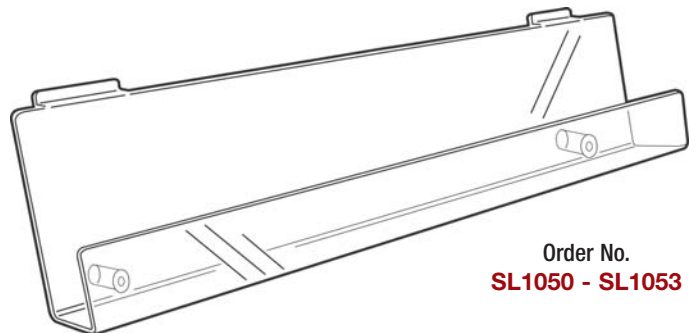

Order Code	H x W x D mm
SL1040	100 x 600 x 46
SL1041	100 x 800 x 46
SL1042	100 x 1000 x 46

Order No.  
**SL1040 - SL1042**

DVD / Video Rack

Order No.  
**SL1070 - SL1071**

General Purpose Rack

Order Code	H x W x D mm
SL1070	100 x 600 x 150
SL1071	100 x 1000 x 150

Order Code	H x W x D mm
SL1050	180 x 600 x 90
SL1051	180 x 800 x 90
SL1052	180 x 1000 x 90
SL1053	180 x 1200 x 90

Order No.  
**SL1050 - SL1053**

Magazine / Book Rack

Order No. **SL1510**  
Sundries Container  
H100 x W500 x D200mm