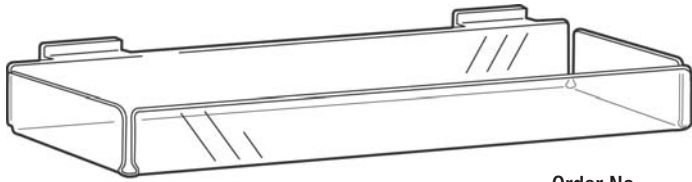

# ACRYLIC SLAT WALL DISPLAYS

Sundries Tray Open Corners

Order No.  
**SL1410 - SL1414**

Order Code	H x W x D mm
SL1410	30 x 200 x 100
SL1411	30 x 300 x 100
SL1412	50 x 450 x 150
SL1413	50 x 600 x 200
SL1414	60 x 600 x 80

Order Code	H x W x D mm
SL1040	100 x 600 x 46
SL1041	100 x 800 x 46
SL1042	100 x 1000 x 46

Order No.  
**SL1040 - SL1042**

DVD / Video Rack

Order No.  
**SL1070 - SL1071**

General Purpose Rack

Order Code	H x W x D mm
SL1070	100 x 600 x 150
SL1071	100 x 1000 x 150

Order Code	H x W x D mm
SL1050	180 x 600 x 90
SL1051	180 x 800 x 90
SL1052	180 x 1000 x 90
SL1053	180 x 1200 x 90

Order No.  
**SL1050 - SL1053**

Magazine / Book Rack

Order No. **SL1510**  
Sundries Container  
H100 x W500 x D200mm