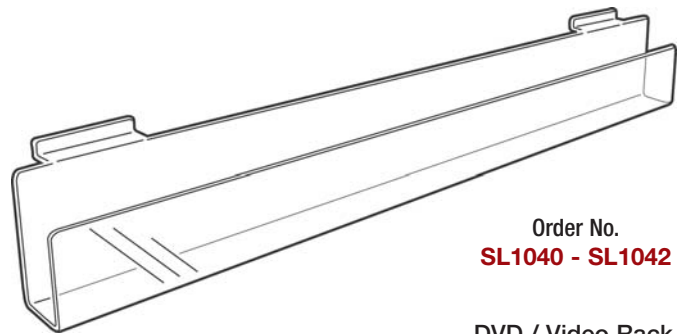

# ACRYLIC SLAT WALL DISPLAYS

Sundries Tray Open Corners

Order No.  
**SL1410 - SL1414**

Order Code	H x W x D mm
SL1410	30 x 200 x 100
SL1411	30 x 300 x 100
SL1412	50 x 450 x 150
SL1413	50 x 600 x 200
SL1414	60 x 600 x 80

Order Code	H x W x D mm
SL1040	100 x 600 x 46
SL1041	100 x 800 x 46
SL1042	100 x 1000 x 46

Order No.  
**SL1040 - SL1042**

DVD / Video Rack

Order No.  
**SL1070 - SL1071**

General Purpose Rack

Order Code	H x W x D mm
SL1070	100 x 600 x 150
SL1071	100 x 1000 x 150

Order Code	H x W x D mm
SL1050	180 x 600 x 90
SL1051	180 x 800 x 90
SL1052	180 x 1000 x 90
SL1053	180 x 1200 x 90

Order No.  
**SL1050 - SL1053**

Magazine / Book Rack

Order No. **SL1510**  
Sundries Container  
H100 x W500 x D200mm