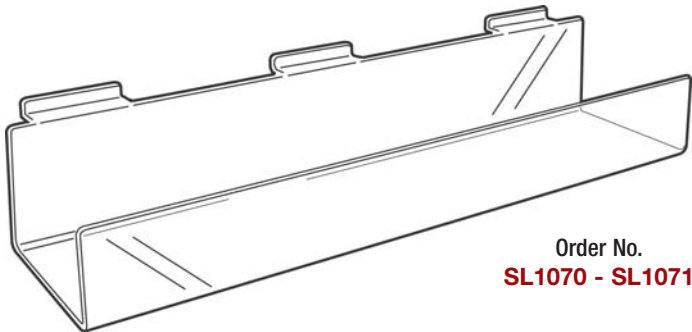

# ACRYLIC SLAT WALL DISPLAYS

Sundries Tray Open Corners

Order No.  
**SL1410 - SL1414**

Order Code	H x W x D mm
SL1410	30 x 200 x 100
SL1411	30 x 300 x 100
SL1412	50 x 450 x 150
SL1413	50 x 600 x 200
SL1414	60 x 600 x 80

Order Code	H x W x D mm
SL1040	100 x 600 x 46
SL1041	100 x 800 x 46
SL1042	100 x 1000 x 46

Order No.  
**SL1040 - SL1042**

DVD / Video Rack

Order No.  
**SL1070 - SL1071**

General Purpose Rack

Order Code	H x W x D mm
SL1070	100 x 600 x 150
SL1071	100 x 1000 x 150

Order Code	H x W x D mm
SL1050	180 x 600 x 90
SL1051	180 x 800 x 90
SL1052	180 x 1000 x 90
SL1053	180 x 1200 x 90

Order No.  
**SL1050 - SL1053**

Magazine / Book Rack

Order No. **SL1510**  
Sundries Container  
H100 x W500 x D200mm