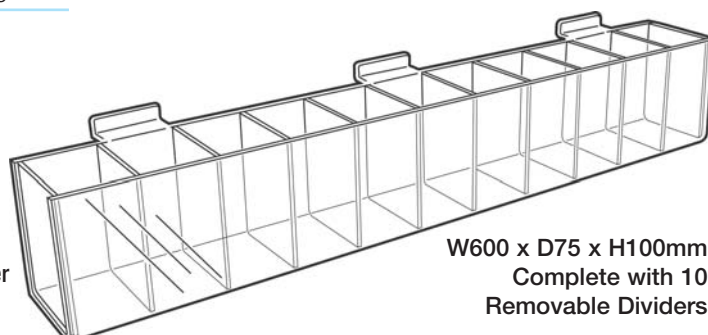

ACRYLIC SLAT WALL DISPLAYS

D100 x H130mm
Priced Per Pair

Photo Frame Holder
Order No. **SL1942**

D240 x H120mm
Priced Per Pair
Facility for Price Ticket

Photo Frame Holder
Order No. **SL1940**

W500 x D300 x H225mm
Complete with Metal
Slat Brackets

General Purpose Merchandiser
Order No. **SL2485**

Triple Card Rack
Order No.
SL1022 - SL1023

Triple Card Racks

| Order Code | H x W x D mm |
|------------|----------------|
| SL1022 | 400 x 600 x 30 |
| SL1023 | 400 x 800 x 30 |

Sloping Shelf
Order No.
SL1207 - SL1214

| Order Code | W x D mm | Upstand Height |
|------------|-----------|----------------|
| SL1207 | 125 x 250 | 25mm |
| SL1208 | 150 x 300 | 25mm |
| SL1209 | 300 x 350 | 25mm |
| SL1210 | 500 x 220 | 60mm |
| SL1214 | 600 x 220 | 60mm |

Pen/Stationery Holder
Order No. **SL2490**

W600 x D75 x H100mm
Complete with 10
Removable Dividers