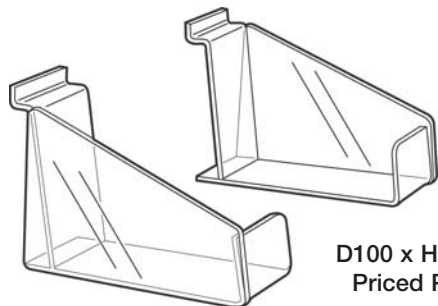

ACRYLIC SLAT WALL DISPLAYS

D100 x H130mm
Priced Per Pair

Photo Frame Holder
Order No. **SL1942**

D240 x H120mm
Priced Per Pair
Facility for Price Ticket

Photo Frame Holder
Order No. **SL1940**

W500 x D300 x H225mm
Complete with Metal
Slat Brackets

General Purpose Merchandiser
Order No. **SL2485**

Triple Card Rack
Order No.
SL1022 - SL1023

Triple Card Racks

| Order Code | H x W x D mm |
|------------|----------------|
| SL1022 | 400 x 600 x 30 |
| SL1023 | 400 x 800 x 30 |

Left or Right Shoe Shelf
Order No.
SL1800 - SL1803

| Order Code | W x D mm |
|------------|-----------|
| SL1800 RH | 75 x 150 |
| SL1801 LH | 75 x 150 |
| SL1802 RH | 100 x 275 |
| SL1803 LH | 100 x 275 |

Pen/Stationery Holder
Order No. **SL2490**

W600 x D75 x H100mm
Complete with 10
Removable Dividers