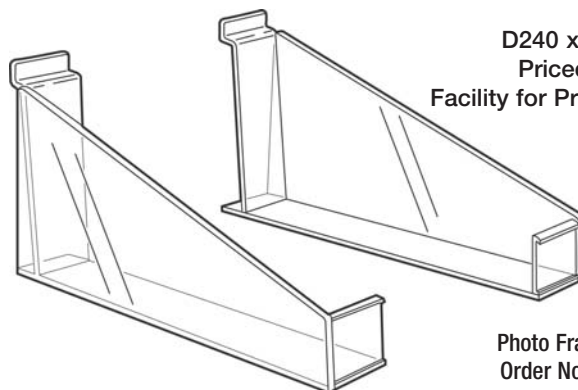

ACRYLIC SLAT WALL DISPLAYS

D100 x H130mm
Priced Per Pair

Photo Frame Holder
Order No. **SL1942**

D240 x H120mm
Priced Per Pair
Facility for Price Ticket

Photo Frame Holder
Order No. **SL1940**

W500 x D300 x H225mm
Complete with Metal
Slat Brackets

General Purpose Merchandiser
Order No. **SL2485**

Triple Card Rack
Order No.
SL1022 - SL1023

Triple Card Racks

| Order Code | H x W x D mm |
|------------|----------------|
| SL1022 | 400 x 600 x 30 |
| SL1023 | 400 x 800 x 30 |

Sloping Shelf
Order No.
SL1207 - SL1214

| Order Code | W x D mm | Upstand Height |
|------------|-----------|----------------|
| SL1207 | 125 x 250 | 25mm |
| SL1208 | 150 x 300 | 25mm |
| SL1209 | 300 x 350 | 25mm |
| SL1210 | 500 x 220 | 60mm |
| SL1214 | 600 x 220 | 60mm |

Pen/Stationery Holder
Order No. **SL2490**

W600 x D75 x H100mm
Complete with 10
Removable Dividers