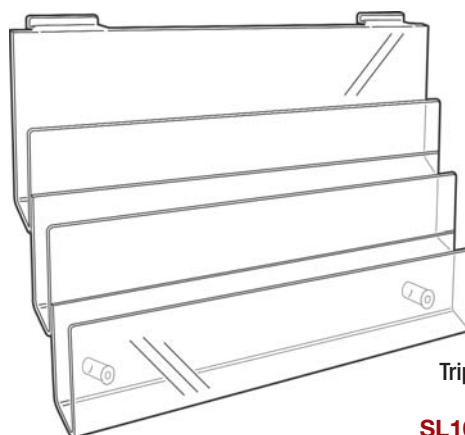

ACRYLIC SLAT WALL DISPLAYS

D100 x H130mm
Priced Per Pair

Photo Frame Holder
Order No. **SL1942**

D240 x H120mm
Priced Per Pair
Facility for Price Ticket

Photo Frame Holder
Order No. **SL1940**

W500 x D300 x H225mm
Complete with Metal
Slat Brackets

General Purpose Merchandiser
Order No. **SL2485**

Triple Card Rack
Order No.
SL1022 - SL1023

Triple Card Racks

| Order Code | H x W x D mm |
|------------|----------------|
| SL1022 | 400 x 600 x 30 |
| SL1023 | 400 x 800 x 30 |

Sloping Shelf
Order No.
SL1207 - SL1214

| Order Code | W x D mm | Upstand Height |
|------------|-----------|----------------|
| SL1207 | 125 x 250 | 25mm |
| SL1208 | 150 x 300 | 25mm |
| SL1209 | 300 x 350 | 25mm |
| SL1210 | 500 x 220 | 60mm |
| SL1214 | 600 x 220 | 60mm |

Pen/Stationery Holder
Order No. **SL2490**

W600 x D75 x H100mm
Complete with 10
Removable Dividers