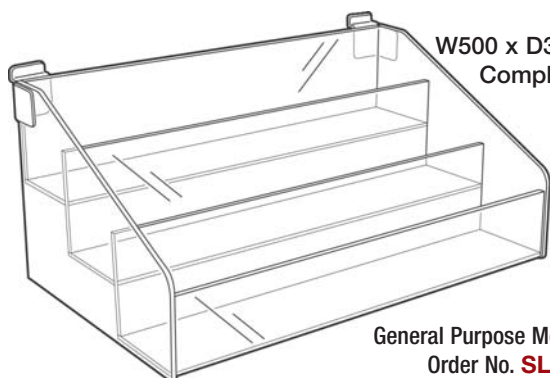

ACRYLIC SLAT WALL DISPLAYS

D100 x H130mm
Priced Per Pair

Photo Frame Holder
Order No. **SL1942**

D240 x H120mm
Priced Per Pair
Facility for Price Ticket

Photo Frame Holder
Order No. **SL1940**

W500 x D300 x H225mm
Complete with Metal
Slat Brackets

General Purpose Merchandiser
Order No. **SL2485**

Triple Card Rack
Order No.
SL1022 - SL1023

Triple Card Racks

| Order Code | H x W x D mm |
|------------|----------------|
| SL1022 | 400 x 600 x 30 |
| SL1023 | 400 x 800 x 30 |

Sloping Shelf
Order No.
SL1207 - SL1214

| Order Code | W x D mm | Upstand Height |
|------------|-----------|----------------|
| SL1207 | 125 x 250 | 25mm |
| SL1208 | 150 x 300 | 25mm |
| SL1209 | 300 x 350 | 25mm |
| SL1210 | 500 x 220 | 60mm |
| SL1214 | 600 x 220 | 60mm |

Pen/Stationery Holder
Order No. **SL2490**

W600 x D75 x H100mm
Complete with 10
Removable Dividers