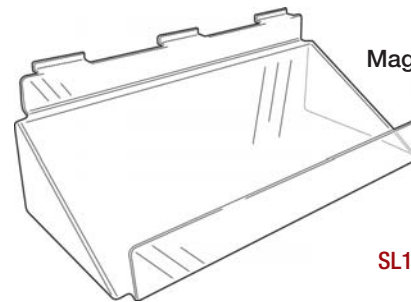

# ACRYLIC SLAT WALL DISPLAYS

Order No.  
**SL1720 - SL1726**

PVC Price List / Poster  
Holder Portrait

Order Code	Description
SL1720	A8 Portrait
SL1721	A7 Portrait
SL1722	A6 Portrait
SL1723	1/3 A4 Portrait
SL1724	A5 Portrait
SL1725	A4 Portrait
SL1726	A3 Portrait

Order Code	Description
SL1740	A8 Landscape
SL1741	A7 Landscape
SL1742	A6 Landscape
SL1743	1/3 A4 Landscape
SL1744	A5 Landscape
SL1745	A4 Landscape
SL1746	A3 Landscape

Order No.  
**SL1740 - SL1746**

PVC Price List / Poster  
Holder Landscape

Order No.  
**SL1650 - SL1652**

Acrylic Leaflet  
Dispenser Portrait

Order Code	Description
SL1650	1/3 A4 Portrait
SL1651	A5 Portrait
SL1652	A4 Portrait

Order Code	W x D mm	Upstand Height
SL1230	440 x 320	75mm
SL1231	600 x 320	75mm
SL1232	1000 x 320	75mm

Magazine / Book  
Display Shelf

Order No.  
**SL1230 - SL1232**

Order No.  
**DH800 - DH802**

Order No.  
**DH830 - DH832**

Order No. **DH860**

Order Code	Description	Size
DH800	Euro Hook	100mm
DH801	Euro Hook	150mm
DH802	Euro Hook	200mm
DH830	Single Prong	100mm
DH831	Single Prong	150mm
DH832	Single Prong	200mm
DH860	Single Prong	25mm