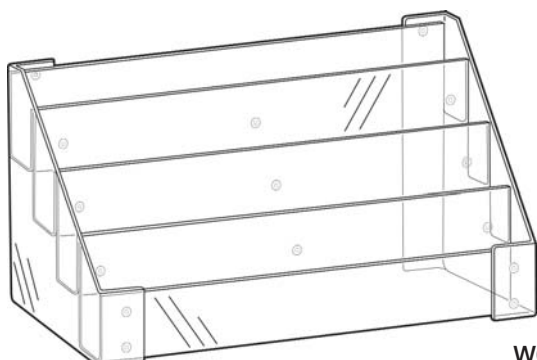

Order No. **SL2601**  
5 Bar Gift Wrap Dispenser  
with Bow Boxes  
W800 x H610mm

Order No. **SL2630**  
10 Section Tag/Ribbon  
Dispenser  
W115 x D85 x H1200mm

Order No. **SL2629**  
5 Section Tag/Ribbon  
Dispenser  
W115 x D85 x H600mm

Order No. **SL2621**  
Bow Box with 5 Dividers  
W600 x D150 x H175mm

Order No. **SL2641**  
Ribbon or Gift Tag Dispenser  
with 7 Compartments  
W600 x D150 x H75mm

Order No. **SL2620**  
Bow Box with 4 Dividers  
W500 x D150 x H175mm

Order No. **SL2640**  
Ribbon or Gift Tag Dispenser  
with 6 Compartments  
W500 x D150 x H75mm

Order No. **PS8820**  
4 Tier Counter Display  
for Greeting Cards  
W610 x D200 x H305mm

Order No. **SL2720**  
Gift Wrap Hanging Rail  
W550mm