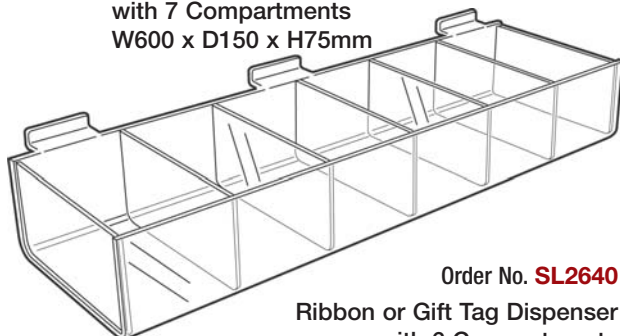

# ACRYLIC SLAT WALL DISPLAYS

Order No. **SL2650**  
10 Bar Gift Wrap Dispenser  
W550 x H1200mm

Order No. **SL2651**  
5 Bar Gift Wrap Dispenser  
W550 x H675mm

Order No. **SL2600**  
10 Bar Gift Wrap Dispenser  
with Bow Boxes  
W800 x H1200mm

Order No. **SL2601**  
5 Bar Gift Wrap Dispenser  
with Bow Boxes  
W800 x H610mm

Order No. **SL2630**  
10 Section Tag/Ribbon  
Dispenser  
W115 x D85 x H1200mm

Order No. **SL2629**  
5 Section Tag/Ribbon  
Dispenser  
W115 x D85 x H600mm

Order No. **SL2621**  
Bow Box with 5 Dividers  
W600 x D150 x H175mm

Order No. **SL2641**  
Ribbon or Gift Tag Dispenser  
with 7 Compartments  
W600 x D150 x H75mm

Order No. **SL2620**  
Bow Box with 4 Dividers  
W500 x D150 x H175mm

Order No. **SL2640**  
Ribbon or Gift Tag Dispenser  
with 6 Compartments  
W500 x D150 x H75mm

Order No. **PS8820**  
4 Tier Counter Display  
for Greeting Cards  
W610 x D200 x H305mm

Order No. **SL2720**  
Gift Wrap Hanging Rail  
W550mm