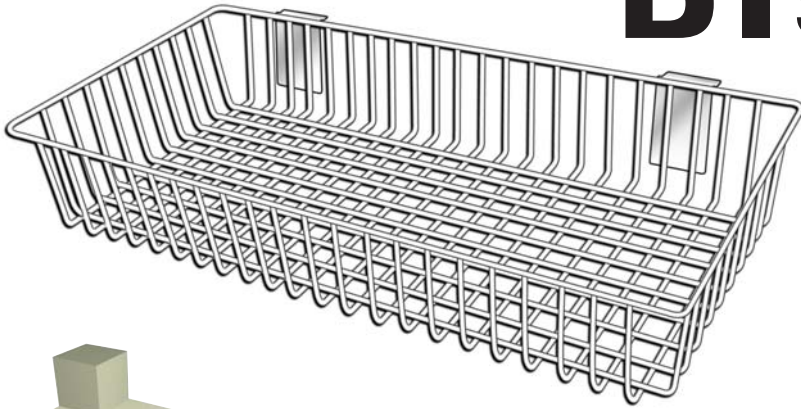

CHROME PLATED SLAT WALL DISPLAYS

Order No. **GD2193SW3**
600 x 300 x 100mm

Order No. **GDWR2412**
600 x 300mm

Order No. **R524**
600 x 300 x 100

Order No. **R525**
300 x 150 x 150mm

Order No. **R527**
300 x 300 x 200mm

Order No. **R526**
300 x 300 x 100mm

Multi Use Baskets

The **R524**, **R525**, **R526** & **R527** baskets will fit Slat Wall as page 36 or Gridwall as page 10 or Peg Board.