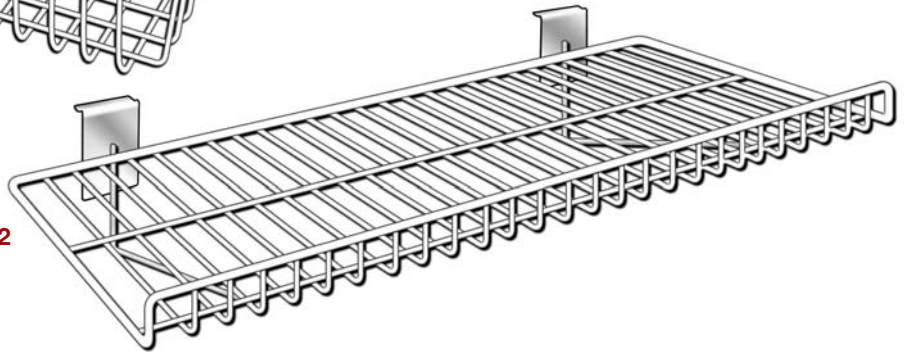

CHROME PLATED SLAT WALL DISPLAYS

Order No. **GD2193SW3**
600 x 300 x 100mm

Order No. **GDWR2412**
600 x 300mm

Order No. **R524**
600 x 300 x 100

Order No. **R525**
300 x 150 x 150mm

Order No. **R527**
300 x 300 x 200mm

Order No. **R526**
300 x 300 x 100mm

Multi Use Baskets

The **R524**, **R525**, **R526** & **R527** baskets will fit Slat Wall as page 36 or Gridwall as page 10 or Peg Board.