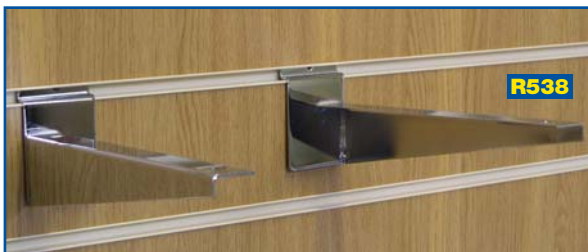

CHROME PLATED FITTINGS

Code	Description
R528	100mm Double Prong Chrome Plated
R529	150mm Double Prong Chrome Plated
R530	200mm Double Prong Chrome Plated

Code	Description
R501	25mm Single Prong Chrome Plated
R502	100mm Single Prong Chrome Plated
R503	150mm Single Prong Chrome Plated
R504	200mm Single Prong Chrome Plated
R505	250mm Single Prong Chrome Plated
R506	300mm Single Prong Chrome Plated

Code	Description
R531	10 Notched Arm
R532	12 Notched Arm
R533	16 Notched Arm

Code	Description
R536	100mm Wooden Shelf Supports (Pair)
R537	150mm Wooden Shelf Supports (Pair)
R538	200mm Wooden Shelf Supports (Pair)
R539	250mm Wooden Shelf Supports (Pair)
R540	300mm Wooden Shelf Supports (Pair)
R541	350mm Wooden Shelf Supports (Pair)