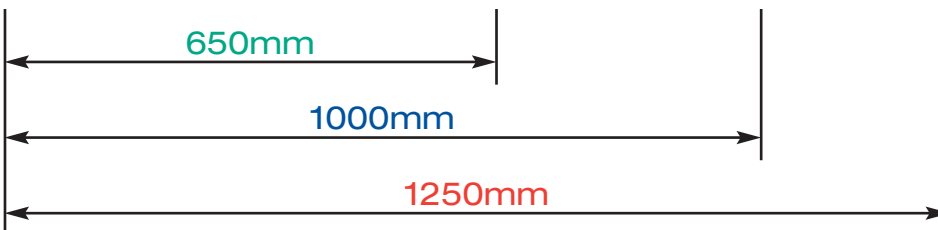

## BAY & SHELF SIZE OPTIONS

### KEY FOR PRICING BAYS

(ALL PRICES ARE COLOUR CODED - See separate price list)

650mm

1000mm

1250mm

All shelf widths and upright heights, base sizes and shelf depths are available from stock.

Bay prices include coloured skirting board and coloured shelf trim.

Shelf prices include coloured shelf trim.

**Bay Widths  
650 / 1000  
& 1250mm**