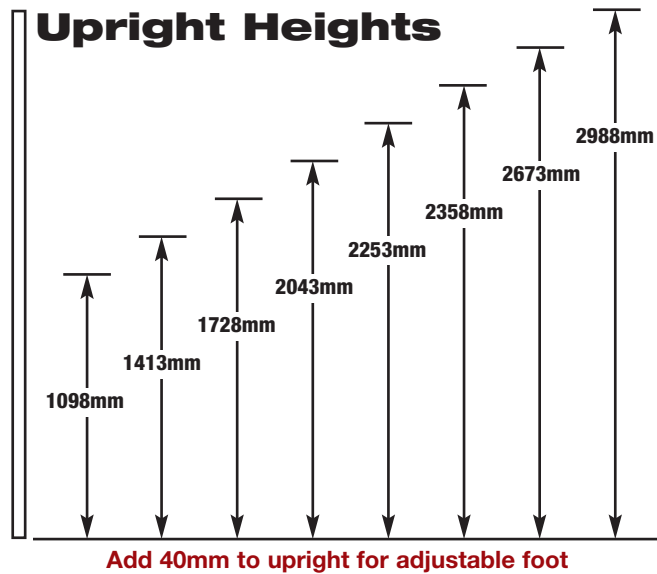

## BAY & SHELF SIZE OPTIONS

### KEY FOR PRICING BAYS

(ALL PRICES ARE COLOUR CODED - See separate price list)

650mm

1000mm

1250mm

All shelf widths and upright heights, base sizes and shelf depths are available from stock.

Bay prices include coloured skirting board and coloured shelf trim.

Shelf prices include coloured shelf trim.

**Bay Widths  
650 / 1000  
& 1250mm**

### ADDITION or DEDUCTION FOR DIFFERENT WALL BAY HEIGHTS

	650mm	1000mm	1250mm
2988mm	P.O.A	P.O.A	P.O.A
2673mm	P.O.A	P.O.A	P.O.A
2358mm	P.O.A	P.O.A	P.O.A
2253mm	P.O.A	P.O.A	P.O.A
2043mm	Standard	Bay	Height
1728mm	P.O.A	P.O.A	P.O.A
1413mm	P.O.A	P.O.A	P.O.A
1098mm	P.O.A	P.O.A	P.O.A