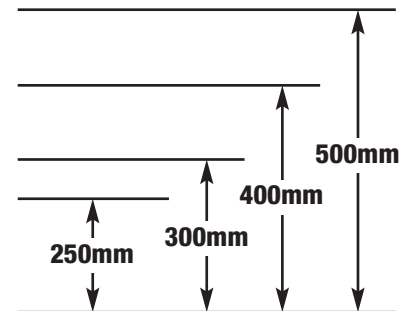

## BAY & SHELF SIZE OPTIONS

### KEY FOR PRICING BAYS

(ALL PRICES ARE COLOUR CODED - See separate price list)

650mm

1000mm

1250mm

All shelf widths and upright heights, base sizes and shelf depths are available from stock.

Bay prices include coloured skirting board and coloured shelf trim.

Shelf prices include coloured shelf trim.

**Bay Widths  
650 / 1000  
& 1250mm**

### ADDITION or DEDUCTION FOR DIFFERENT WALL BAY HEIGHTS

	650mm	1000mm	1250mm
2988mm	P.O.A	P.O.A	P.O.A
2673mm	P.O.A	P.O.A	P.O.A
2358mm	P.O.A	P.O.A	P.O.A
2253mm	P.O.A	P.O.A	P.O.A
2043mm	Standard	Bay	Height
1728mm	P.O.A	P.O.A	P.O.A
1413mm	P.O.A	P.O.A	P.O.A
1098mm	P.O.A	P.O.A	P.O.A