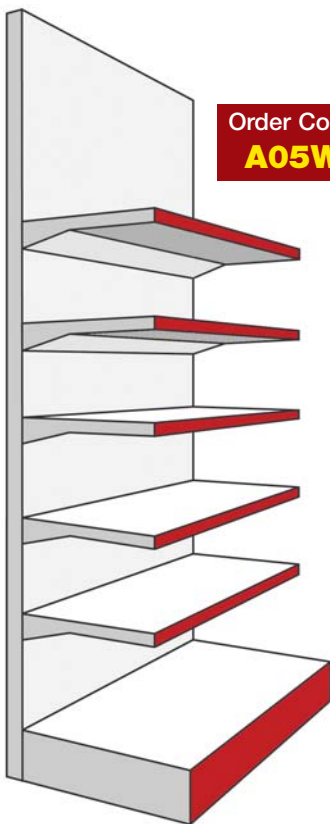

# AMX WALL BAYS

Height 2043mm / 300mm Base Shelf  
5 x 300mm Shelves

Order Code	Width	1 Bay	2 - 10 Bays	10+ Bays
Extension A04WS065E	650mm Wide Bay	QUANTITY DISCOUNTS		
Extension A04WS100E	1000mm Wide Bay	AVAILABLE		
Extension A04WS125E	1250mm Wide Bay	CALL FOR DETAILS		
Run End A04RE	Run End	1 Required Per Run		

Order Code  
**A04W**

**Trade Systems Multi-Deal**  
Any combination of bays from pages  
54 - 65 ordered together will qualify  
you for our **quantity rate prices**

Order Code  
**A05W**

Height 2043mm / 500mm Base Shelf  
5 x 400mm Shelves

Order Code	Width	1 Bay	2 - 10 Bays	10+ Bays
Extension A05WS065E	650mm Wide Bay	QUANTITY DISCOUNTS		
Extension A05WS100E	1000mm Wide Bay	AVAILABLE		
Extension A05WS125E	1250mm Wide Bay	CALL FOR DETAILS		
Run End A05RE	Run End	1 Required Per Run		

**Trade Systems Multi-Deal**  
Any combination of bays from pages  
54 - 65 ordered together will qualify  
you for our **quantity rate prices**

Order Code  
**A06W**

Height 2043mm / 250mm Base Shelf, 5 x 400mm Shelves