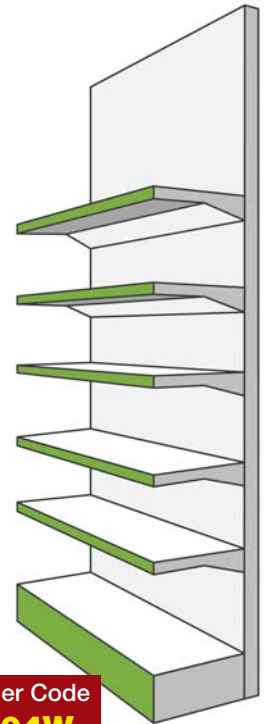

# AMX WALL BAYS

Height 2043mm / 300mm Base Shelf  
5 x 300mm Shelves

Order Code	Width	1 Bay	2 - 10 Bays	10+ Bays
Extension A04WS065E	650mm Wide Bay	QUANTITY DISCOUNTS		
Extension A04WS100E	1000mm Wide Bay	AVAILABLE		
Extension A04WS125E	1250mm Wide Bay	CALL FOR DETAILS		
Run End A04RE	Run End	1 Required Per Run		

Order Code  
**A04W**

**Trade Systems Multi-Deal**  
Any combination of bays from pages  
54 - 65 ordered together will qualify  
you for our **quantity rate prices**

Order Code  
**A05W**

Height 2043mm / 500mm Base Shelf  
5 x 400mm Shelves

Order Code	Width	1 Bay	2 - 10 Bays	10+ Bays
Extension A05WS065E	650mm Wide Bay	QUANTITY DISCOUNTS		
Extension A05WS100E	1000mm Wide Bay	AVAILABLE		
Extension A05WS125E	1250mm Wide Bay	CALL FOR DETAILS		
Run End A05RE	Run End	1 Required Per Run		

**Trade Systems Multi-Deal**  
Any combination of bays from pages  
54 - 65 ordered together will qualify  
you for our **quantity rate prices**

Order Code  
**A06W**

Height 2043mm / 250mm Base Shelf, 5 x 400mm Shelves