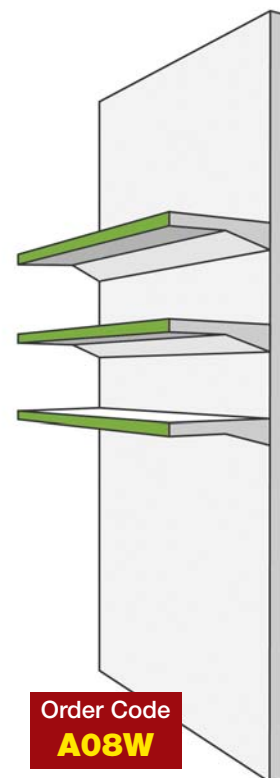

## Height 2043mm No Base / 1 x 400mm Shelf

Order Code	Width	1 Bay	2 - 10 Bays	10+ Bays
Extension A07WS065E	650mm Wide Bay	QUANTITY DISCOUNTS		
Extension A07WS100E	1000mm Wide Bay	AVAILABLE		
Extension A07WS125E	1250mm Wide Bay	CALL FOR DETAILS		
Run End A07RE	Run End	1 Required Per Run		

Order Code  
**A07W**

**Trade Systems Multi-Deal**  
Any combination of bays from pages  
54 - 65 ordered together will qualify  
you for our **quantity rate prices**

Order Code  
**A08W**

## Height 2043mm No Base / 3 x 400mm Shelves

Order Code	Width	1 Bay	2 - 10 Bays	10+ Bays
Extension A08WS065E	650mm Wide Bay	QUANTITY DISCOUNTS		
Extension A08WS100E	1000mm Wide Bay	AVAILABLE		
Extension A08WS125E	1250mm Wide Bay	CALL FOR DETAILS		
Run End A02RE	Run End	1 Required Per Run		