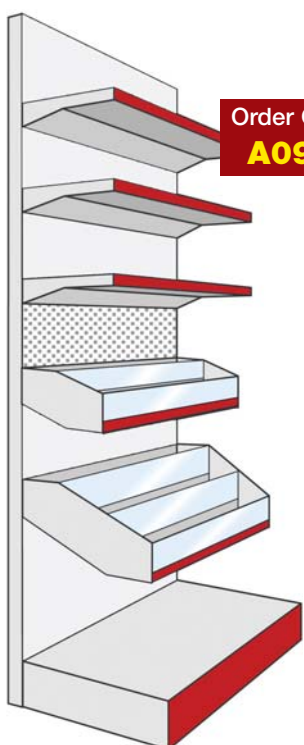

## Height 2043mm No Base / 1 x 400mm Shelf

Order Code	Width	1 Bay	2 - 10 Bays	10+ Bays
Extension A07WS065E	650mm Wide Bay	QUANTITY DISCOUNTS		
Extension A07WS100E	1000mm Wide Bay	AVAILABLE		
Extension A07WS125E	1250mm Wide Bay	CALL FOR DETAILS		
Run End A07RE	Run End	1 Required Per Run		

Order Code  
**A07W**

**Trade Systems Multi-Deal**  
Any combination of bays from pages  
54 - 65 ordered together will qualify  
you for our **quantity rate prices**

Order Code  
**A08W**

## Height 2043mm No Base / 3 x 400mm Shelves

Order Code	Width	1 Bay	2 - 10 Bays	10+ Bays
Extension A08WS065E	650mm Wide Bay	QUANTITY DISCOUNTS		
Extension A08WS100E	1000mm Wide Bay	AVAILABLE		
Extension A08WS125E	1250mm Wide Bay	CALL FOR DETAILS		
Run End A02RE	Run End	1 Required Per Run		