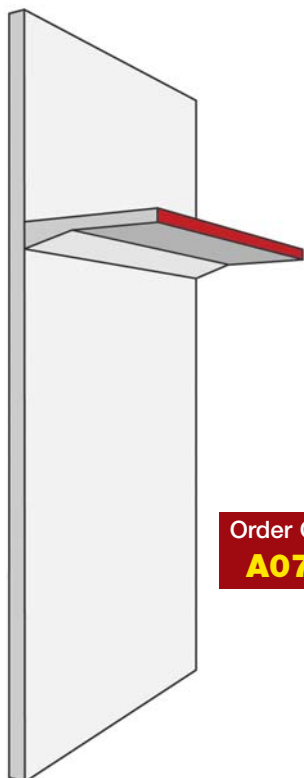

# AMX WALL BAYS

## Height 2043mm No Base / 1 x 400mm Shelf

Order Code	Width	1 Bay	2 - 10 Bays	10+ Bays
Extension A07WS065E	650mm Wide Bay	QUANTITY DISCOUNTS		
Extension A07WS100E	1000mm Wide Bay	AVAILABLE		
Extension A07WS125E	1250mm Wide Bay	CALL FOR DETAILS		
Run End A07RE	Run End	1 Required Per Run		

## Height 2043mm No Base / 3 x 400mm Shelves

Order Code	Width	1 Bay	2 - 10 Bays	10+ Bays
Extension A08WS065E	650mm Wide Bay	QUANTITY DISCOUNTS		
Extension A08WS100E	1000mm Wide Bay	AVAILABLE		
Extension A08WS125E	1250mm Wide Bay	CALL FOR DETAILS		
Run End A02RE	Run End	1 Required Per Run		