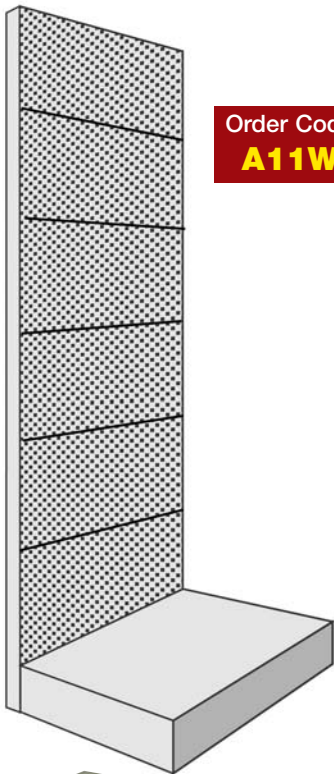

# AMX WALL BAYS

Height 2043mm / 500mm Base Shelf With 75mm Wire Riser  
+ 3 x 400mm & 2 x 300mm Shelves Complete With 75mm Wire Risers  
+ 4 Dividers Per Shelf

Order Code	Width	1 Bay	2 - 10 Bays	10+ Bays
Extension A10WS065E	650mm Wide Bay	QUANTITY DISCOUNTS		
Extension A10WS100E	1000mm Wide Bay	AVAILABLE		
Extension A10WS125E	1250mm Wide Bay	CALL FOR DETAILS		
Run End A10RE	Run End	1 Required Per Run		

Order Code  
**A10W**

**Trade Systems Multi-Deal**  
Any combination of bays from pages  
54 - 65 ordered together will qualify  
you for our **quantity rate prices**

Order Code  
**A11W**

Height 2043mm / 500mm Base Shelf Only  
All Back Panels Are Perforated

Order Code	Width	1 Bay	2 - 10 Bays	10+ Bays
Extension A11WS065E	650mm Wide Bay	QUANTITY DISCOUNTS		
Extension A11WS100E	1000mm Wide Bay	AVAILABLE		
Extension A11WS125E	1250mm Wide Bay	CALL FOR DETAILS		
Run End A11RE	Run End	1 Required Per Run		

**Trade Systems Multi-Deal**  
Any combination of bays from pages  
54 - 65 ordered together will qualify  
you for our **quantity rate prices**

Order Code  
**A12W**

Height 2043mm / 500mm Base Shelf Only All Back Panels Are Slatted