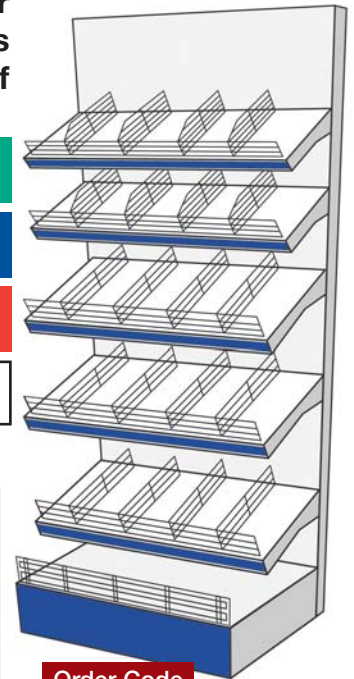

# AMX WALL BAYS

Height 2043mm / 500mm Base Shelf With 75mm Wire Riser  
+ 3 x 400mm & 2 x 300mm Shelves Complete With 75mm Wire Risers  
+ 4 Dividers Per Shelf

Order Code	Width	1 Bay	2 - 10 Bays	10+ Bays
Extension A10WS065E	650mm Wide Bay	QUANTITY DISCOUNTS		
Extension A10WS100E	1000mm Wide Bay	AVAILABLE		
Extension A10WS125E	1250mm Wide Bay	CALL FOR DETAILS		
Run End A10RE	Run End	1 Required Per Run		

Order Code  
**A10W**

**Trade Systems Multi-Deal**  
Any combination of bays from pages  
54 - 65 ordered together will qualify  
you for our **quantity rate prices**

Order Code  
**A11W**

Height 2043mm / 500mm Base Shelf Only  
All Back Panels Are Perforated

Order Code	Width	1 Bay	2 - 10 Bays	10+ Bays
Extension A11WS065E	650mm Wide Bay	QUANTITY DISCOUNTS		
Extension A11WS100E	1000mm Wide Bay	AVAILABLE		
Extension A11WS125E	1250mm Wide Bay	CALL FOR DETAILS		
Run End A11RE	Run End	1 Required Per Run		

**Trade Systems Multi-Deal**  
Any combination of bays from pages  
54 - 65 ordered together will qualify  
you for our **quantity rate prices**

Order Code  
**A12W**

Height 2043mm / 500mm Base Shelf Only All Back Panels Are Slatted