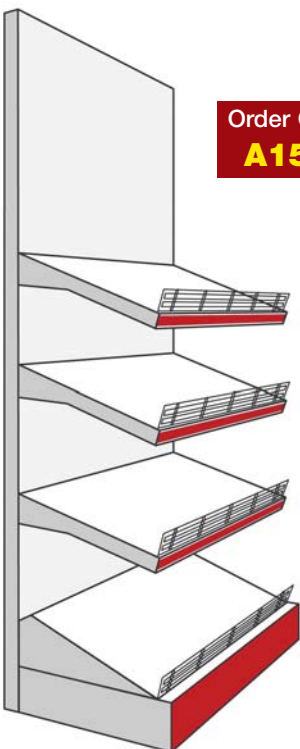

AMX WALL BAYS

Order Code
A13W

Height 2043mm / 500mm 1 x 3 Tier, 2 x 2 Tier
1 x Single Tier Magazine Shelf

Order Code	Width	1 Bay	2 - 10 Bays	10+ Bays
Extension A13WS065E	650mm Wide Bay	QUANTITY DISCOUNTS		
Extension A13WS100E	1000mm Wide Bay	AVAILABLE		
Extension A13WS125E	1250mm Wide Bay	CALL FOR DETAILS		
Run End A13RE	Run End	1 Required Per Run		

Trade Systems Multi-Deal
Any combination of bays from pages 54 - 65 ordered together will qualify you for our **quantity rate prices**

Order Code
A14W

Height 2043mm / 500mm Base Shelf
5 x Single Tier Magazine Shelves

Order Code	Width	1 Bay	2 - 10 Bays	10+ Bays
Extension A14WS065E	650mm Wide Bay	QUANTITY DISCOUNTS		
Extension A14WS100E	1000mm Wide Bay	AVAILABLE		
Extension A14WS125E	1250mm Wide Bay	CALL FOR DETAILS		
Run End A14RE	Run End	1 Required Per Run		

Trade Systems Multi-Deal
Any combination of bays from pages 54 - 65 ordered together will qualify you for our **quantity rate prices**

Order Code
A15W

Height 2043mm / 500mm Angled Base Shelf With 75mm Wire Risers
3 x 400mm Shelves With 75mm Wire Risers