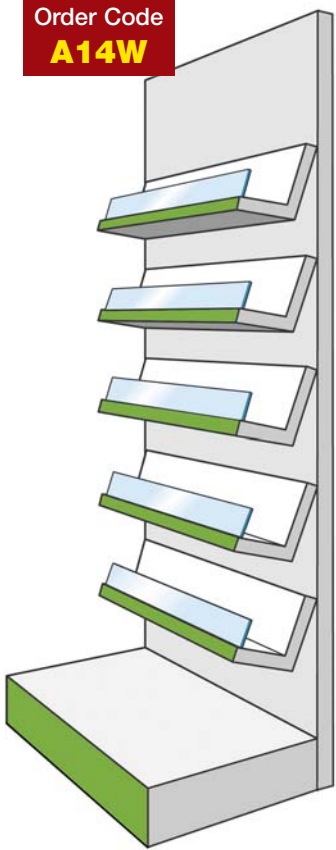

AMX WALL BAYS

Order Code
A13W

Height 2043mm / 500mm 1 x 3 Tier, 2 x 2 Tier
1 x Single Tier Magazine Shelf

Order Code	Width	1 Bay	2 - 10 Bays	10+ Bays
Extension A13WS065E	650mm Wide Bay	QUANTITY DISCOUNTS		
Extension A13WS100E	1000mm Wide Bay	AVAILABLE		
Extension A13WS125E	1250mm Wide Bay	CALL FOR DETAILS		
Run End A13RE	Run End	1 Required Per Run		

Trade Systems Multi-Deal
Any combination of bays from pages 54 - 65 ordered together will qualify you for our **quantity rate prices**

Order Code
A14W

Height 2043mm / 500mm Base Shelf
5 x Single Tier Magazine Shelves

Order Code	Width	1 Bay	2 - 10 Bays	10+ Bays
Extension A14WS065E	650mm Wide Bay	QUANTITY DISCOUNTS		
Extension A14WS100E	1000mm Wide Bay	AVAILABLE		
Extension A14WS125E	1250mm Wide Bay	CALL FOR DETAILS		
Run End A14RE	Run End	1 Required Per Run		

Trade Systems Multi-Deal
Any combination of bays from pages 54 - 65 ordered together will qualify you for our **quantity rate prices**

Order Code
A15W

Height 2043mm / 500mm Angled Base Shelf With 75mm Wire Risers
3 x 400mm Shelves With 75mm Wire Risers