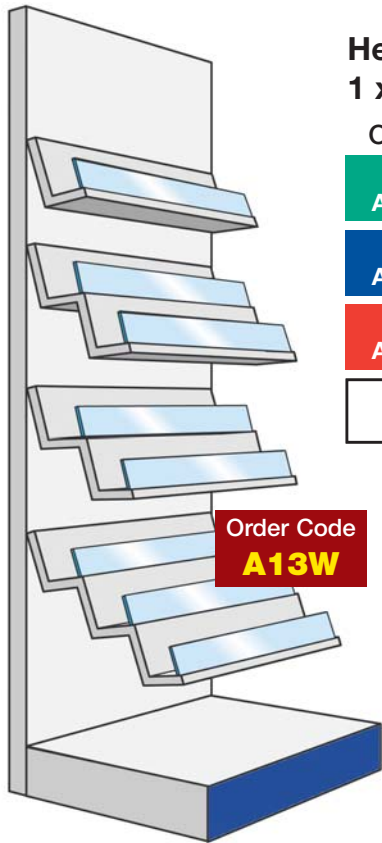

AMX WALL BAYS

Order Code
A13W

Height 2043mm / 500mm 1 x 3 Tier, 2 x 2 Tier
1 x Single Tier Magazine Shelf

Order Code	Width	1 Bay	2 - 10 Bays	10+ Bays
Extension A13WS065E	650mm Wide Bay	QUANTITY DISCOUNTS		
Extension A13WS100E	1000mm Wide Bay	AVAILABLE		
Extension A13WS125E	1250mm Wide Bay	CALL FOR DETAILS		
Run End A13RE	Run End	1 Required Per Run		

Trade Systems Multi-Deal
Any combination of bays from pages 54 - 65 ordered together will qualify you for our **quantity rate prices**

Order Code
A14W

Height 2043mm / 500mm Base Shelf
5 x Single Tier Magazine Shelves

Trade Systems Multi-Deal
Any combination of bays from pages 54 - 65 ordered together will qualify you for our **quantity rate prices**

Order Code
A15W

Height 2043mm / 500mm Angled Base Shelf With 75mm Wire Risers
3 x 400mm Shelves With 75mm Wire Risers