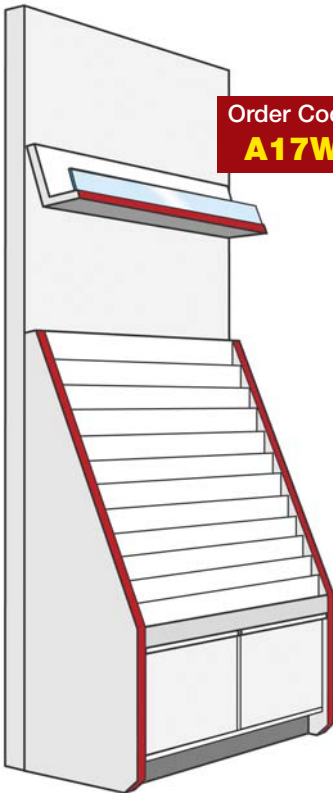

AMX WALL BAYS

Height 2043mm / 500mm Base Shelf 1 x 500mm Shelf
2 x Single Tier Large Card Shelves
(Card Rack Priced Separately)

| Order Code | Width | 1 Bay | 2 - 10 Bays | 10+ Bays |
|------------------------|-----------------|--------------------|-------------|----------|
| Extension A16WS065E | 650mm Wide Bay | QUANTITY DISCOUNTS | | |
| Extension A16WS100E | 1000mm Wide Bay | AVAILABLE | | |
| Extension A16WS125E | 1250mm Wide Bay | CALL FOR DETAILS | | |
| Run End A16RE | Run End | 1 Required Per Run | | |

Order Code
A16W

Trade Systems Multi-Deal
Any combination of bays from pages
54 - 65 ordered together will qualify
you for our **quantity rate prices**

Order Code
A17W

Height 2043mm / No Base, 1 x Single Tier Large Card Shelf
(Card Rack Priced Separately)

| Order Code | Width | 1 Bay | 2 - 10 Bays | 10+ Bays |
|------------------------|-----------------|--------------------|-------------|----------|
| Extension A17WS065E | 650mm Wide Bay | QUANTITY DISCOUNTS | | |
| Extension A17WS100E | 1000mm Wide Bay | AVAILABLE | | |
| Extension A17WS125E | 1250mm Wide Bay | CALL FOR DETAILS | | |
| Run End A17RE | Run End | 1 Required Per Run | | |

Trade Systems Multi-Deal
Any combination of bays from pages
54 - 65 ordered together will qualify
you for our **quantity rate prices**

Order Code
A18W

Height 2043mm / 500mm Base Shelf / 3 x 400mm Shelves
With Wire Fronts (Trays Priced Separately)