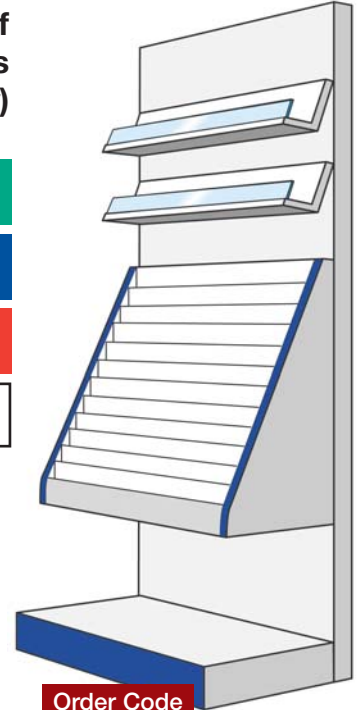

AMX WALL BAYS

Height 2043mm / 500mm Base Shelf 1 x 500mm Shelf
2 x Single Tier Large Card Shelves
(Card Rack Priced Separately)

| Order Code | Width | 1 Bay | 2 - 10 Bays | 10+ Bays |
|------------------------|-----------------|--------------------|-------------|----------|
| Extension A16WS065E | 650mm Wide Bay | QUANTITY DISCOUNTS | | |
| Extension A16WS100E | 1000mm Wide Bay | AVAILABLE | | |
| Extension A16WS125E | 1250mm Wide Bay | CALL FOR DETAILS | | |
| Run End A16RE | Run End | 1 Required Per Run | | |

Order Code
A16W

Trade Systems Multi-Deal
Any combination of bays from pages
54 - 65 ordered together will qualify
you for our **quantity rate prices**

Order Code
A17W

Height 2043mm / No Base, 1 x Single Tier Large Card Shelf
(Card Rack Priced Separately)

Trade Systems Multi-Deal
Any combination of bays from pages
54 - 65 ordered together will qualify
you for our **quantity rate prices**

Order Code
A18W

Height 2043mm / 500mm Base Shelf / 3 x 400mm Shelves
With Wire Fronts (Trays Priced Separately)