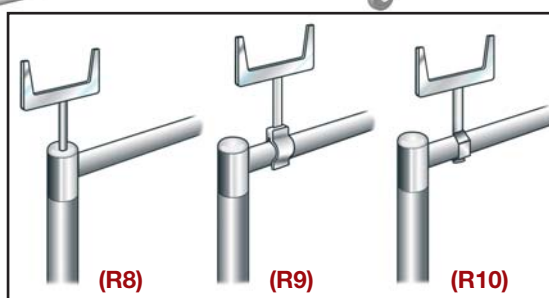

GARMENT RAILS & ACCESSORIES

Height 5ft 3" (1600mm)
Width 18" (450mm)

PORTABLE GARMENT RAILS (COLLAPSIBLE)

LENGTH	3ft (900mm)	4ft (1200mm)	5ft (1500mm)	6ft (1800mm)
BLACK	R1/3AB	R1/4AB	R1/5AB	R1/6AB
BLACK & CHROME	R1/3BC	R1/4BC	R1/5BC	R1/6BC
CHROME	R1/3AC	R1/4AC	R1/5AC	R1/6AC

JUNIOR GARMENT RAILS

LENGTH	Junior 4ft (1200 x 1200mm)
BLACK	R16/AB
BLACK & CHROME	R16/BC
CHROME	R16/AC

ACCESSORIES FOR GARMENT RAILS

HEIGHT EXTENSION FOR GARMENT RAIL

PART NO:	HEIGHT:
R7-6	6" (150mm)
R7-9	9" (225mm)
R7-12	12" (300mm)
R7-15	15" (375mm)
R7-18	18" (450mm)
R7-24	24" (600mm)

CENTRE SLIDING BAR

PART NO:	LENGTH:
R6/900	3ft (915mm)
R6/1200	4ft (1220mm)
R6/1500	5ft (1525mm)
R6/1800	6ft (1830mm)

CARD HOLDER

All holders take 100mm x 50mm card

PART NO:	TYPE:	SIZE OF STEM:
R8	Screw in	45mm
R9	Clip on	50mm
R10	Clamp on	40mm