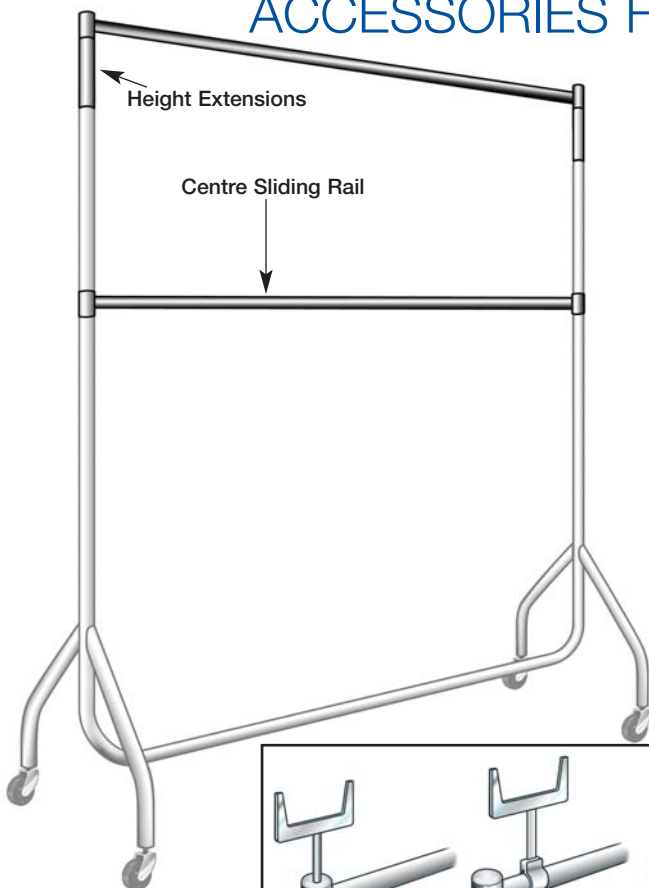

GARMENT RAILS & ACCESSORIES

Height 5ft 3" (1600mm)
Width 18" (450mm)

PORTABLE GARMENT RAILS (COLLAPSIBLE)

LENGTH	3ft (900mm)	4ft (1200mm)	5ft (1500mm)	6ft (1800mm)
BLACK	R1/3AB	R1/4AB	R1/5AB	R1/6AB
BLACK & CHROME	R1/3BC	R1/4BC	R1/5BC	R1/6BC
CHROME	R1/3AC	R1/4AC	R1/5AC	R1/6AC

JUNIOR GARMENT RAILS

LENGTH	Junior 4ft (1200 x 1200mm)
BLACK	R16/AB
BLACK & CHROME	R16/BC
CHROME	R16/AC

ACCESSORIES FOR GARMENT RAILS

HEIGHT EXTENSION FOR GARMENT RAIL

PART NO:	HEIGHT:
R7-6	6" (150mm)
R7-9	9" (225mm)
R7-12	12" (300mm)
R7-15	15" (375mm)
R7-18	18" (450mm)
R7-24	24" (600mm)

CENTRE SLIDING BAR

PART NO:	LENGTH:
R6/900	3ft (915mm)
R6/1200	4ft (1220mm)
R6/1500	5ft (1525mm)
R6/1800	6ft (1830mm)

CARD HOLDER

All holders take 100mm x 50mm card

PART NO:	TYPE:	SIZE OF STEM:
R8	Screw in	45mm
R9	Clip on	50mm
R10	Clamp on	40mm