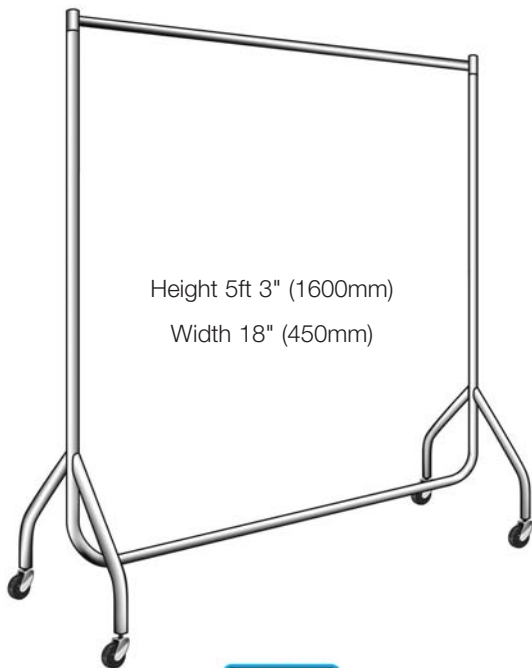

GARMENT RAILS & ACCESSORIES

Height 5ft 3" (1600mm)
Width 18" (450mm)

PORTABLE GARMENT RAILS (COLLAPSIBLE)

LENGTH	3ft (900mm)	4ft (1200mm)	5ft (1500mm)	6ft (1800mm)
BLACK	R1/3AB	R1/4AB	R1/5AB	R1/6AB
BLACK & CHROME	R1/3BC	R1/4BC	R1/5BC	R1/6BC
CHROME	R1/3AC	R1/4AC	R1/5AC	R1/6AC

JUNIOR GARMENT RAILS

LENGTH	Junior 4ft (1200 x 1200mm)
BLACK	R16/AB
BLACK & CHROME	R16/BC
CHROME	R16/AC

ACCESSORIES FOR GARMENT RAILS

HEIGHT EXTENSION FOR GARMENT RAIL

PART NO:	HEIGHT:
R7-6	6" (150mm)
R7-9	9" (225mm)
R7-12	12" (300mm)
R7-15	15" (375mm)
R7-18	18" (450mm)
R7-24	24" (600mm)

CENTRE SLIDING BAR

PART NO:	LENGTH:
R6/900	3ft (915mm)
R6/1200	4ft (1220mm)
R6/1500	5ft (1525mm)
R6/1800	6ft (1830mm)

CARD HOLDER

All holders take 100mm x 50mm card

PART NO:	TYPE:	SIZE OF STEM:
R8	Screw in	45mm
R9	Clip on	50mm
R10	Clamp on	40mm