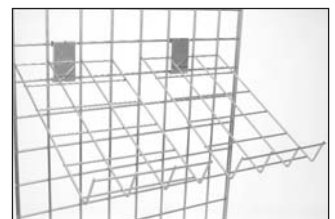

SHIRT EASEL

R434
Shirt Easel for Grid wall. 230mm (9") x 380mm (15")

Order No. **R434**