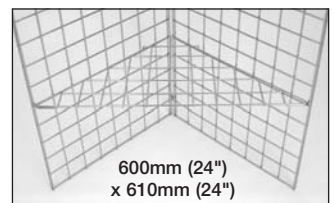

GRID WALL

MESH PANELS

PART NO:	SIZE:	
R401	2 ft x 4 ft	610mm x 1220mm
R402	2 ft x 5 ft	610mm x 1525mm
R403	2 ft x 6 ft	610mm x 1830mm
R404	2 ft x 7 ft	610mm x 2135mm
R405	2 ft x 8 ft	610mm x 2440mm

R406
Mesh panel joining clip (joins 2 panels together at an angle or straight)

HOOKS FOR GRIDWALL

R412	4" (100mm) Long
R413	6" (150mm) Long
R414	8" (200mm) Long
R415	10" (250mm) Long
R416	12" (300mm) Long

HANGING RAILS

R418
Circle Hanging Rail

Order No. **R418**

R428
Hang-rail Bracket

R428A
100mm (4") long x 25mm (1") dia for use with R428

R419
U-Shaped Hanging Rail

TRIANGULAR SHELF

Order No. **R432**

R432
Triangular shelf (fits into a 90° angle between two panels)

SHIRT EASEL

R434
Shirt Easel for Grid wall. 230mm (9") x 380mm (15")