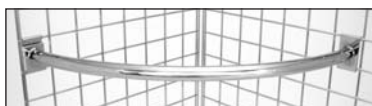

Order No. **R406**

R435
Wall Fixing bracket. (4 required per panel)

Order No. **R435**

GRIDWALL ACCESSORIES

R424	12" (305mm) Straight Arm
R417	Millinery Arm
R422	5 Hook Waterfall
R423	7 Notch Waterfall Arm

HOOKS FOR GRIDWALL

R412	4" (100mm) Long
R413	6" (150mm) Long
R414	8" (200mm) Long
R415	10" (250mm) Long
R416	12" (300mm) Long

HANGING RAILS

R418
Circle Hanging Rail

Order No. **R418**

R428
Hang-rail Bracket